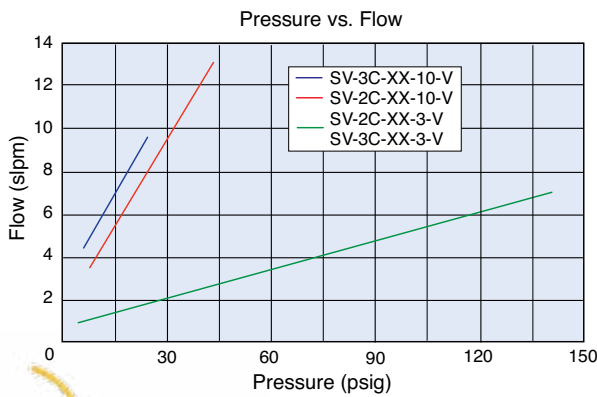

Single-Station Manifold

Black anodized aluminum manifold comes with mounting clip and screw. Other materials available.

Part No.	Description
SVM-01	Single-Station Manifold, #10-32
M-SVM-01	Single-Station Manifold, M5
SVM-MC	Mounting Clip & Screw Only

Type	Pressure	Orifice	Part No.	Voltage
2-Way	0 - 145 psig	0.012"	SV-2C-12-3-V	12 VDC
			SV-2C-24-3-V	24 VDC
	0 - 45 psig	0.039"	SV-2C-12-10-V	12 VDC
			SV-2C-24-10-V	24 VDC
3-Way	0 - 144 psig	0.012"	SV-3C-12-3-V	12 VDC
			SV-3C-24-3-V	24 VDC
			SV-3C-12-10-V	12 VDC
	0 - 22 psig	0.039"	SV-3C-24-10-V	24 VDC