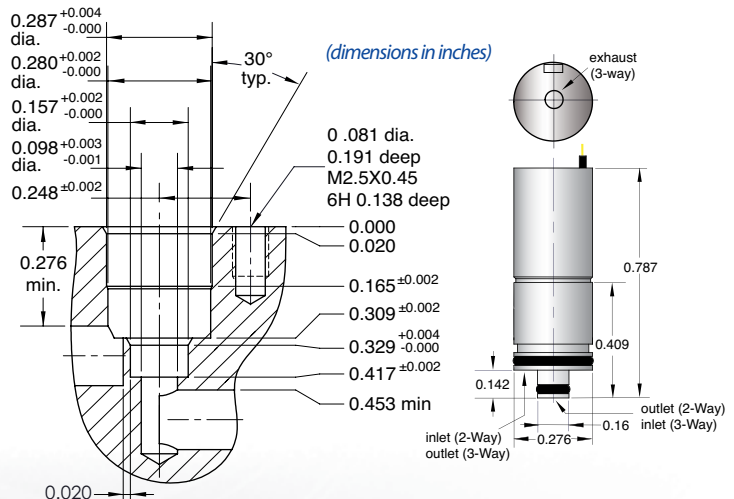

Read more online at clippard.com/link/sv-tds

CLIPPARD INSTRUMENT LABORATORY, INC.

7390 Colerain Avenue • Cincinnati, OH 45239 • 513-521-4261 • 877-245-6247 • www.clippard.com • ISO 9001:2015