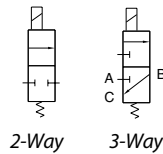

SPECIFICATIONS

Valve Type:	2-Way & 3-Way Normally-Closed
Medium:	Air, Water, Gas & Compatible Fluids
Nominal Power:	0.5 - 1.2 watts
Response Time:	<1 ms*
Temperature Range:	32 to 122°F
Electrical Connection:	3" Wire Leads
Voltage:	12 or 24 VDC
Mounting:	Cartridge
Weight:	0.14 oz.
Wetted Materials:	Stainless Steel
Seal Material:	FKM standard. EPDM available

* Customizable to the specifications of the application. Contact Clippard.