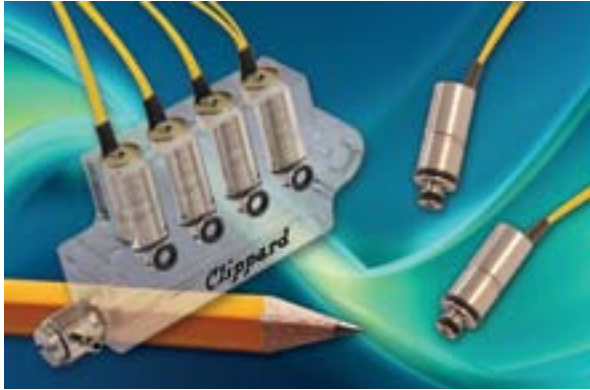

## 7 mm 2-Way & 3-Way Electronic Valves

These new direct actuating valves offer an extremely fast response time for accurate dosing of minute volumes with the same long life you expect from the original Clippard EV line of electronic valves, now in a 7 mm cartridge package.

Due to very low moving weights, they are extremely quiet and emit very low vibration. Subminiature size and low energy consumption make them ideal for transportable and mobile systems, among others.

Standard products offered will fit the needs of most applications, however this series can be fully customized according to the user's unique requirements. Consult Clippard with your specific application.

### SPECIFICATIONS

<b>Valve Type:</b>	2-Way & 3-Way Normally-Closed
<b>Medium:</b>	Air, Water, Gas & Compatible Fluids
<b>Nominal Power:</b>	0.5 - 1.2 watts
<b>Response Time:</b>	<1 ms*
<b>Temperature Range:</b>	32 to 122°F
<b>Electrical Connection:</b>	3" Wire Leads
<b>Voltage:</b>	12 or 24 VDC
<b>Mounting:</b>	Cartridge
<b>Weight:</b>	0.14 oz.
<b>Wetted Materials:</b>	Stainless Steel
<b>Seal Material:</b>	FKM standard. EPDM available

### Single-Station Manifold

Black anodized aluminum manifold comes with mounting clip and screw. Other materials available.

Part No.	Description
SVM-01	Single-Station Manifold, #10-32
M-SVM-01	Single-Station Manifold, M5
SVM-MC	Mounting Clip & Screw Only